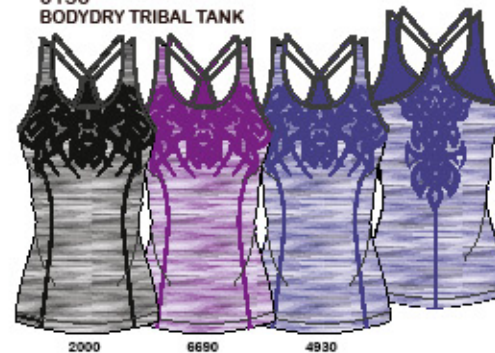

5311  
ILLUSION CAPRI

9485 9626

5461  
ENGINEERED PRINT LEGGINGS

9910 9030

5452  
COMPRESSION LEGGINGS

2000

5741  
EXERCISER TIGHTS

2000

5656  
MULTI STITCH LEGGINGS

2000 3960

5735  
ILLUSION LEGGINGS

9485 9626

**MOTION**

0122  
BODYDRY MOTION BRA

0136  
BODYDRY MOTION TANK

**TRIBAL**

0144  
BODYDRY TRIBAL BRA

0156  
BODYDRY TRIBAL TANK

0167  
BODYDRY LS TEE

CORE PANTS

These styles cover our Never Out Of Stock program. It is a large program that we strive always to be able to supply on a daily basis. The Core range consists of numerous styles in different lengths from short to long and fitted to loose fit.