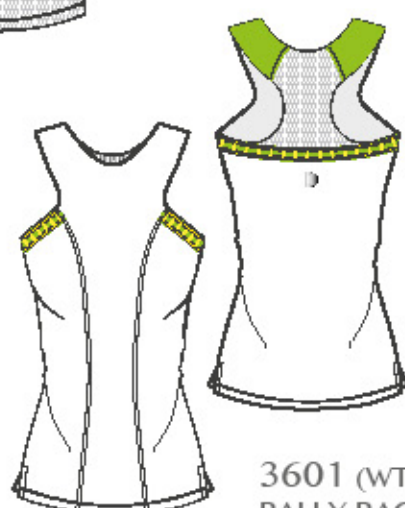

## Women's tennis

Sizes XS, S, M, L, XL

2653 (WT-704)  
RALLY TEE

2151 (WT-707)  
RALLY LAYERED TANK

7265 (WS-706)  
RALLY PLEATED SKORT

3601 (WT-701)  
RALLY RACERBACK

7261 (WS-705)  
RALLY LAYERED SKORT

TAPE TRIM WITH ZIG ZAG TOPSTITCH