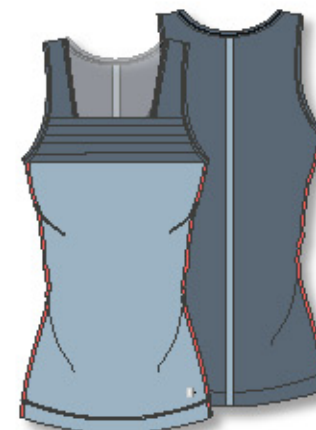

2141  
GOLD COURT TANK

**BLUE MIST**  
Group #5

Women's tennis

Sizes XS, S, M, L, XL

2644  
BLUE MIST TEE

2134  
BLUE MIST OPEN BACK TANK

7240  
BLUE MIST DRESS

2138  
BLUE MIST PLEATED TANK