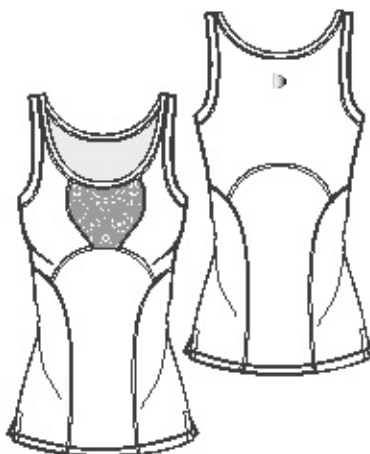

## Women's tennis

Sizes XS, S, M, L, XL

2653 (WT-704)  
RALLY TEE

2151 (WT-707)  
RALLY LAYERED TANK

7265 (WS-706)  
RALLY PLEATED SKORT

3601 (WT-701)  
RALLY RACERBACK

7261 (WS-705)  
RALLY LAYERED SKORT

TAPE TRIM WITH ZIG ZAG TOPSTITCH

**ALL COURT**

**Women's tennis**

WHITE

LACE

Sizes XS, S, M, L, XL

**3605 (WT-708)**  
ALL COURT TULIP RACER BACK

**2159 (WT-709)**  
ALL COURT TANK

**2657 (WT-711)**  
ALL COURT TEE

**7269 (WS-713)**  
ALL COURT TULIP SKORT

**7271 (WS-714)**  
ALL COURT LACE TIERED SKORT

**7275 (WD-712)**  
ALL COURT LACE BACK DRESS

WOMEN'S ESSENTIALS

1000

STYLE: 2450  
**CLASSIC TANK**  
70 Breathe-Dri  
Sizes XS, S, M, L, XL